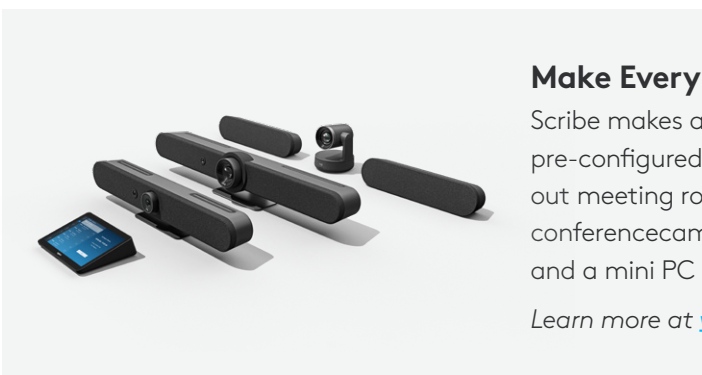

Make Every Room a Zoom Room

Scribe makes a great addition to Logitech Room Solutions, which are pre-configured for Zoom Rooms and include everything you need to build out meeting rooms of virtually any shape or size - an Ultra-HD Logitech conferencecam with RightSense™ technologies, the Tap touch controller, and a mini PC or built-in compute.

Learn more at www.logitech.com/zoom-rooms.