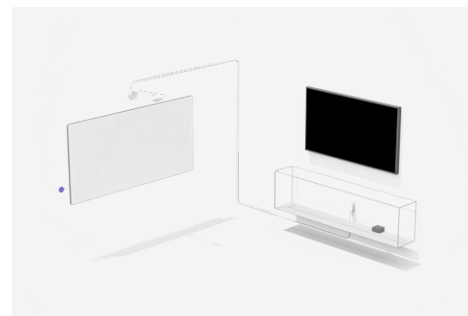

Flexible Cabling

Use the included 10 meters of category cable or supply your own to fit the size and layout of your meeting room.