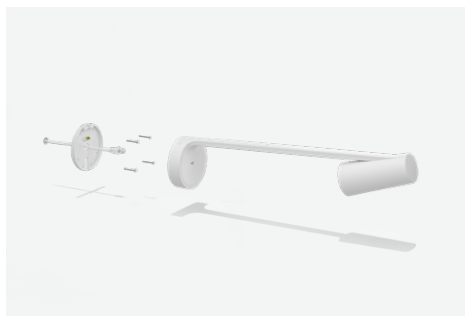

CLEAN, FLEXIBLE INSTALLATION

Wall Mounting

Securely mount Scribe to a variety of wall surfaces with the included installation kit.