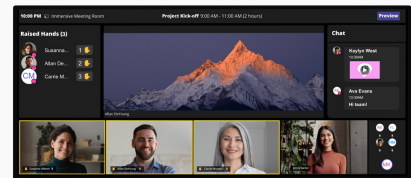

MAXHUB UW105NA 105" 5K Ultra-Wide Display

Native 5K professional display in 21:9 format to expand collaboration
Tailor-made for Signature Microsoft Teams Rooms to enable more immersive and inclusive meeting experiences
Robust protection against environmental factors with durable conformal coating
Seamlessly integrate with room control systems via RS232 or IP interfaces
Built-in screen sharing for effortless collaboration through USB or wirelessly