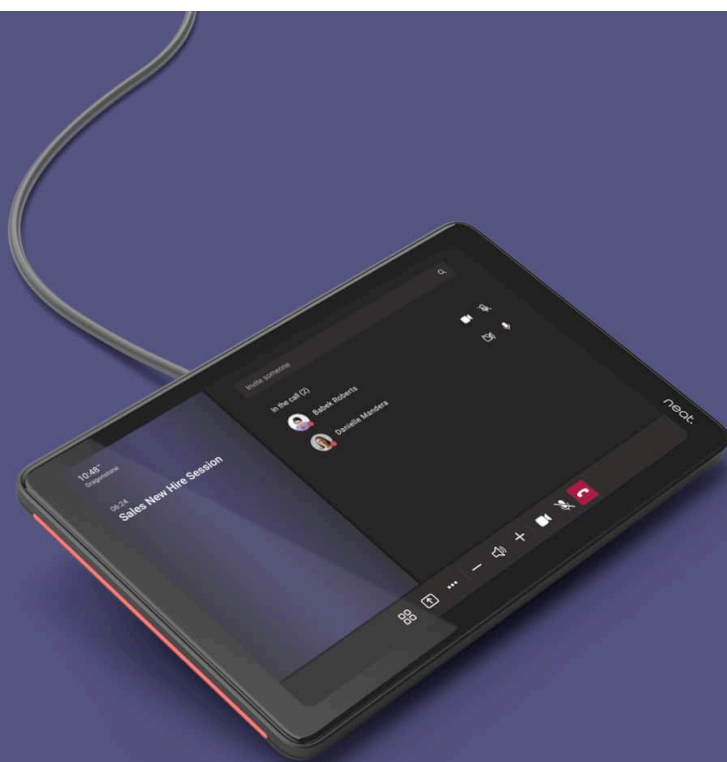

Meeting control.

As a controller, Neat Pad enables you to quickly start your meetings and share your screen with just one tap. Simply configure Neat Pad as a Teams Rooms console. From there, it allows you to invite participants, mute them if necessary or record your meetings.

Room availability.

You can install Neat Pad outside your meeting room for optimal room management. Configure Neat Pad as a Teams Rooms panel. Then you can instantly book the room without having to go through your calendar systems like Outlook, and integrated LED indicators show room availability at a glance, even from down a corridor.

Simple set-up.

Neat Pad ships with a wall and side mount, so it's easy for anyone to install and set up. Use the wall mount to fix Neat Pad to your meeting room wall as a controller or outside your meeting room as a scheduling display. With the side mount, you can secure Neat Pad to the edge of your doorframe or mullion.

Fully managed and supported.

Neat removes complexities and threats thanks to our single-purpose hardware devices, meaning no stressing about passwords and patches. Plus, you can install all the latest upgrades with just one click via Microsoft Teams admin center.