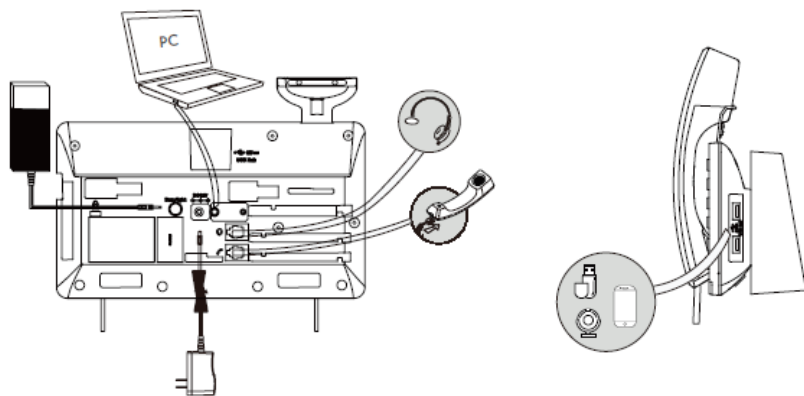

For more information, please go to the [Yealink official website](#).